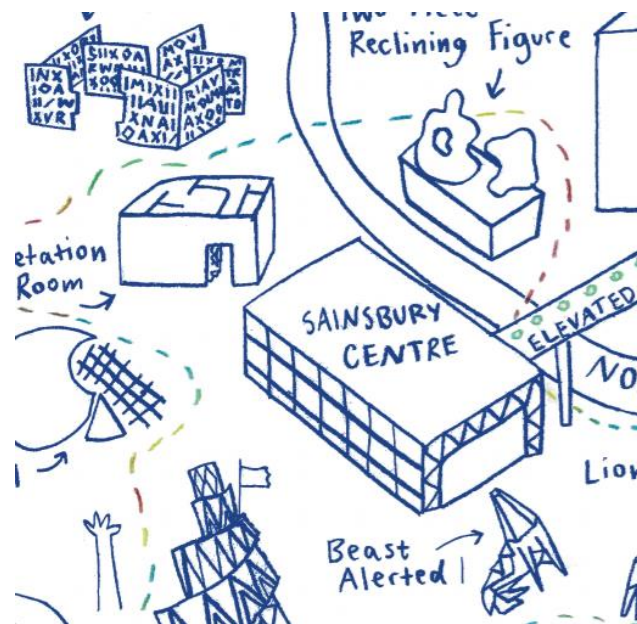

# Sainsbury Centre Pocket Trail Map Launch

**Sunday 23rd May**

1-4pm

FREE drop in event for the whole family

Our new Pocket Trail Map has lots of different routes to help you find your way around the Sculpture Park. It also contains ideas for games you can do along the way.

Drop in on Sunday 23 May, at any time between 1 – 4pm to get your own printed copy of the map. Artist Annie Brundrit will be there too, helping us to make clay Sculpture Creatures to take home.

*By foot: Access the Sculpture Park via Earlham Road, Bluebell Road or Colney Lane.*